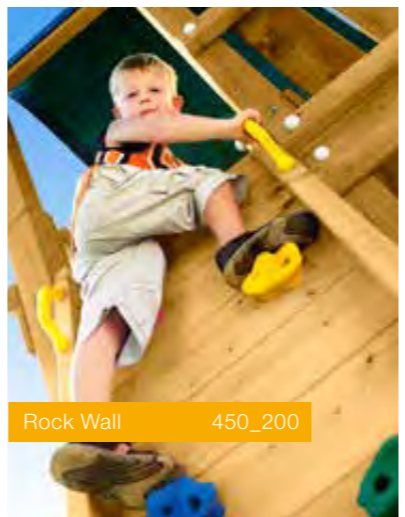

Firemans Pole 201_275

Climbing Rope 201_060

Rock Wall 450_200