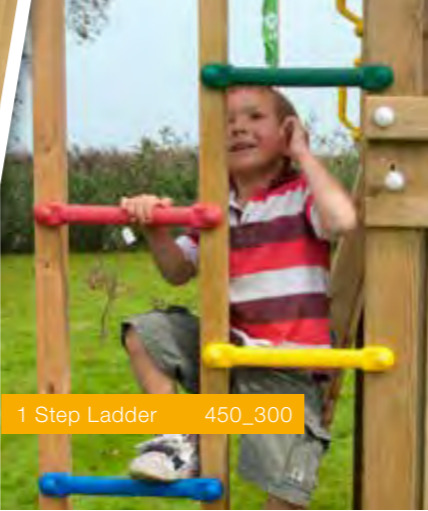

1 Step Ladder 450_300