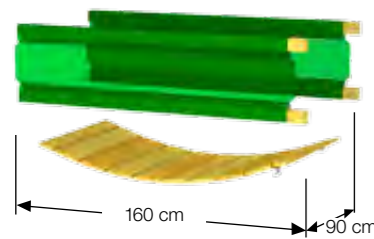

Bridge Link

1. **Features:**
2. Safety Mesh
   - Clatter Bridge
   - Bumper Pads