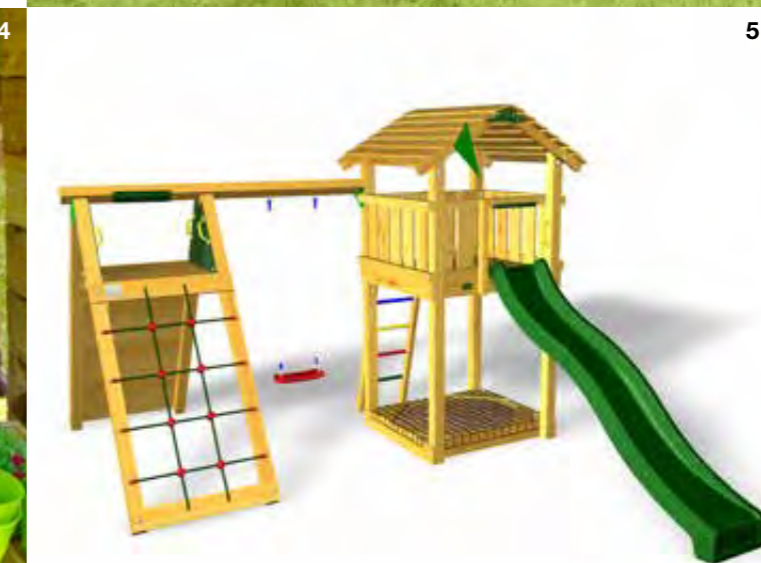

Jungle Cottage

Features:

- Stair Ladder
- Sandbox
- 4 Ground anchors
- 4 Handgrips
- 2 Bumper Pads
- Jungle Flag
- Slide 300 cm

& Modules

- 1 Balcony Module
- 2 Swing Module (X'tra)
- 3 Bridge Module
- 4 Mini Market Module
- 5 Climb Module (X'tra)
- 6 Playhouse Module